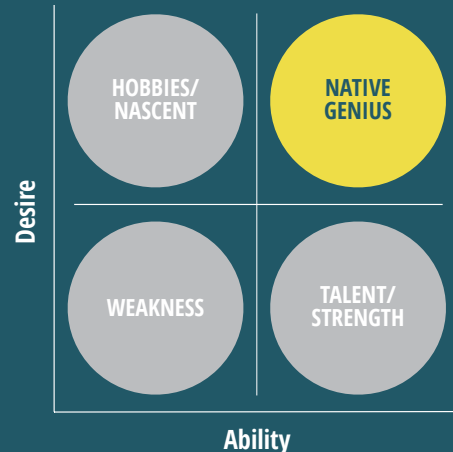

NATIVE GENIUS is WHAT YOU'RE GOOD AT AND LOVE DOING.

Unique to you
Uber Intelligence
Makes a big impact
Feels insignificant to you

YOUR WOW IS HERE

Desire is more important than ability

MELU is the signal you're using Native Genius. You want more of that. Shape tasks to use your MELU. It's when you feel...

- | | | |
|---------------------|--------------------------|-----------------------------|
| Perceptive | Helpful | Smart |
| Relevant | Smiling | Insightful |
| Creative | Focused | Satisfied |
| Excited | Supportive | Accomplished |
| Bringing new energy | Challenged in a good way | Working in a "diamond mine" |